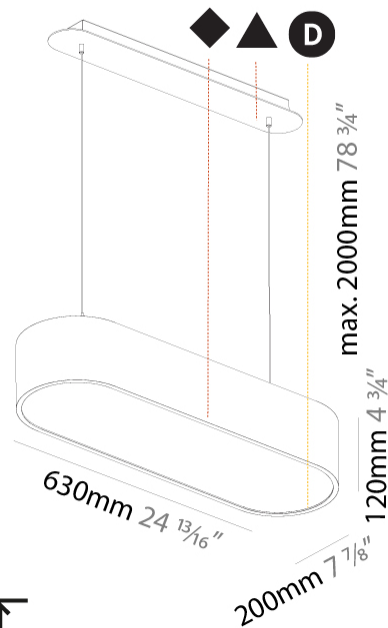

GENERAL

Series: Smoothy
Subseries: Smoothline
Brand: Prolicht
Division: Architectural
Mounting Type: Suspension
Mounting Location: Ceiling
Subcategory: Ambient

PHYSICAL

Shape: Oval
Length (mm): 630
Length (in): 24 ¹³/₁₆"
Width (mm): 200
Width (in): 7 ⁷/₈"
Height (mm): 120
Height (in): 4 ³/₄"
Max. Overall Height (mm): 2120
Max. Overall Height (in): 82 ¹/₂"
Light Distribution: Direct
Weight (kg): 5.043
Weight (lbs): 11.40
Diffuser: PMMA - Opal or Micro-Prism
Fixture Finish: SSR / BKV / CWI / CRY / HAB / UFT / ITA / RUA / FTG / MYG / LOD / PUS / FRO / FUP / KIA / POP / BLS / SPG / MEY / GOH / GUM / CHC / COM / ABZ / JAG / OBR / MOS / ROR
Fixture Material: Extruded Aluminum / Steel
Cable Details: 2000mm / 78 3/4"

ELECTRICAL

Lamp Type: LED (Zhaga Standard)
Input Wattage (W): 21
Total Output Wattage (W): 18
Dimming: Tri-Mode (Non-Dimming and Phase Dimming (120Vac only) and 0-10V Dimming)
Driver Included: Yes
Driver Location: Integrated
Driver Type: Constant Current - Universal
Driver Class: Class 2
Input Voltage (V): 120 - 277
Constant Current (MA): 500

LED

Number of LEDs: 6 x 3W
Color Temperature (°K): 3000 / 3500 / 4000
Max. Delivered Lumen (lm): 1530 / 1646 / 1680
Lamp Life (hrs): 50000

OPTICAL

RATINGS AND CERTIFICATIONS

Certified By: Certified for North American Standards
IP rating: IP20