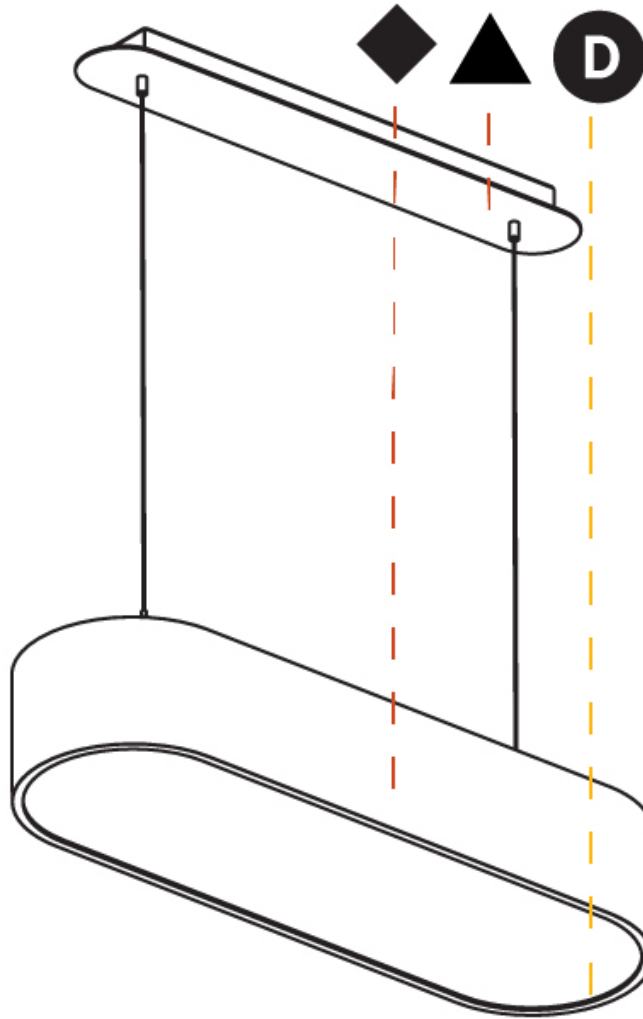

SMOOTHLINE SUSPENSION

A30269-

PROJECT	_____
TYPE	_____
SPECIFIER	_____
QUANTITY	_____
DATE	_____

A